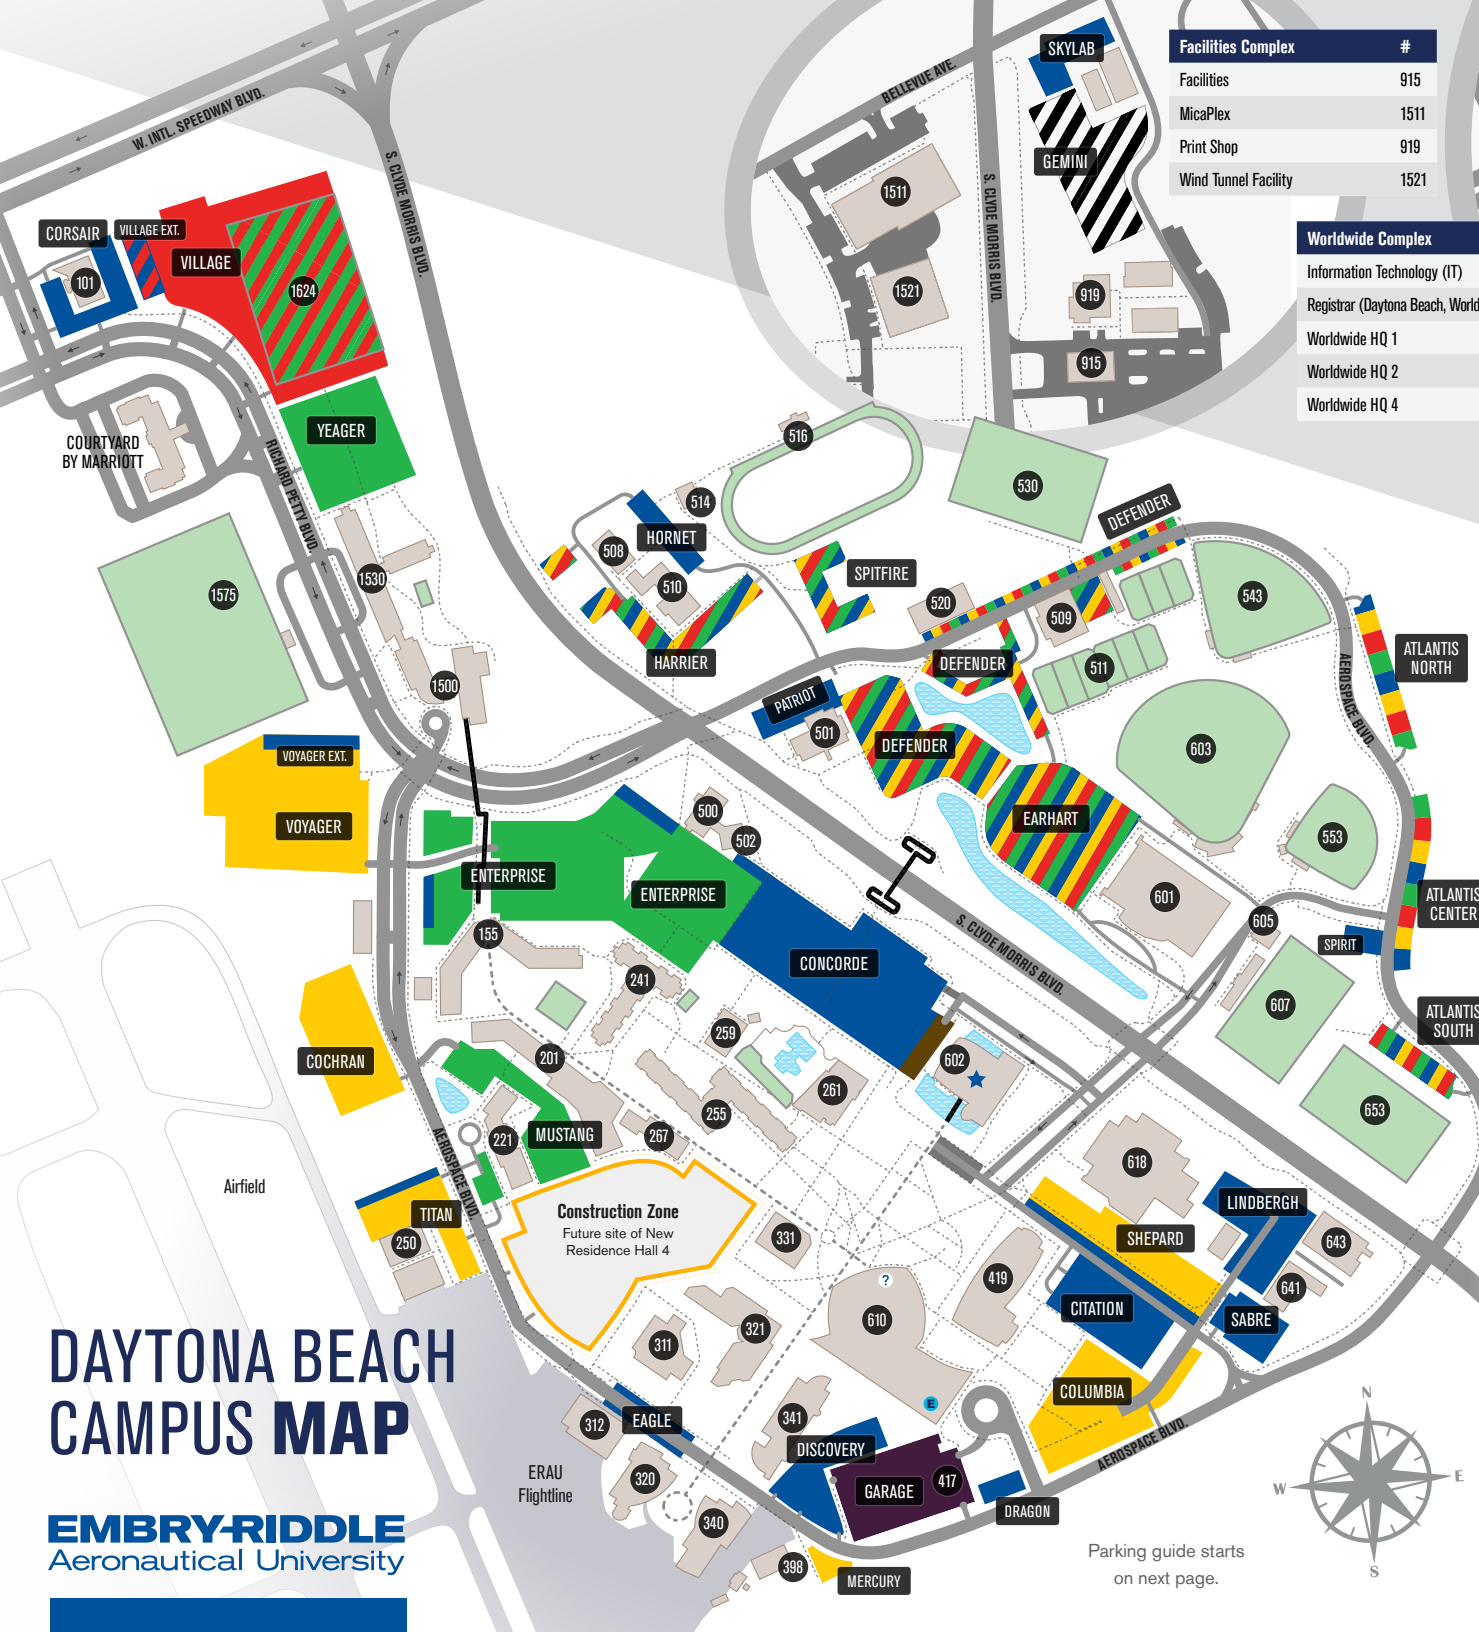

# DAYTONA BEACH CAMPUS MAP

**EMBRY-RIDDLE**  
Aeronautical University

Facilities Complex	#
Facilities	915
MicaPlex	1511
Print Shop	919
Wind Tunnel Facility	1521

Worldwide Complex	#
Information Technology (IT)	2339
Registrar (Daytona Beach, Worldwide)	2315
Worldwide HQ 1	2359
Worldwide HQ 2	2379
Worldwide HQ 4	2399